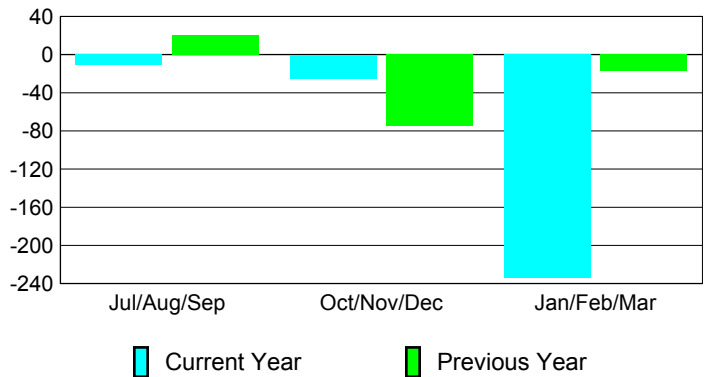

Membership Results 2008-2009

Membership 2007-2008

Month	Net Memb Goal	Actual New Memb	Actual Dropped Memb	Gain/Loss of Memb	Gain/Loss of Memb
Jul/Aug/Sep	200	23	-34	-11	21
Oct/Nov/Dec	60	0	-25	-25	-75
Jan/Feb/Mar	40	28	-262	-234	-17
Totals	300	51	-321	-270	-71

Membership Results 2008-2009

Goal, New, Dropped, Gain/Loss

Comparison of Membership Gain/Loss

Current Year Compared to the Previous Year

Gender Comparison 2008-2009