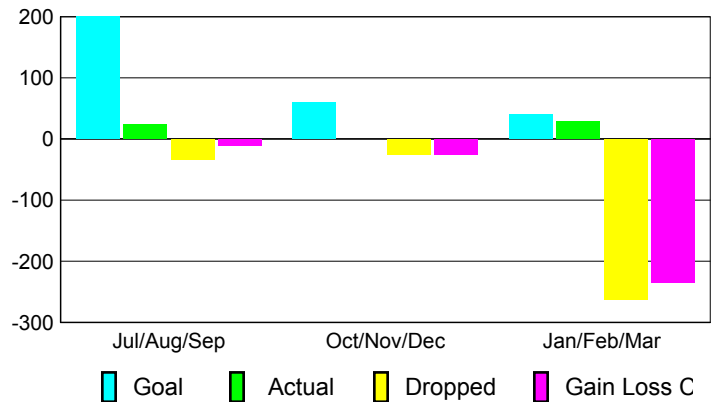

Membership Results 2008-2009

Goal, New, Dropped, Gain/Loss