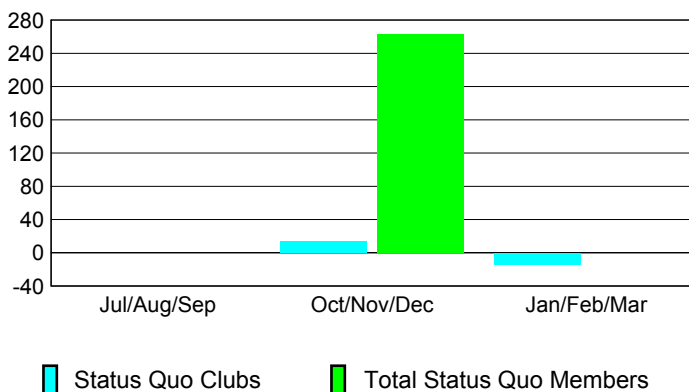

Club Results 2008-2009

Goal, New, Dropped, Gain/Loss

Comparison of Club Gain/Loss

Current Year Compared to the Previous Year

YTD Status Quo Clubs 2008-2009

Status Quo Clubs Compared to Status Quo Members

MEMBERSHIP

Membership Results 2008-2009

Membership 2007-2008

Month	Net Memb Goal	Actual New Memb	Actual Dropped Memb	Gain/Loss of Memb	Gain/Loss of Memb
Jul/Aug/Sep	200	23	-34	-11	21
Oct/Nov/Dec	60	0	-25	-25	-75
Jan/Feb/Mar	40	28	-262	-234	-17
Totals	300	51	-321	-270	-71