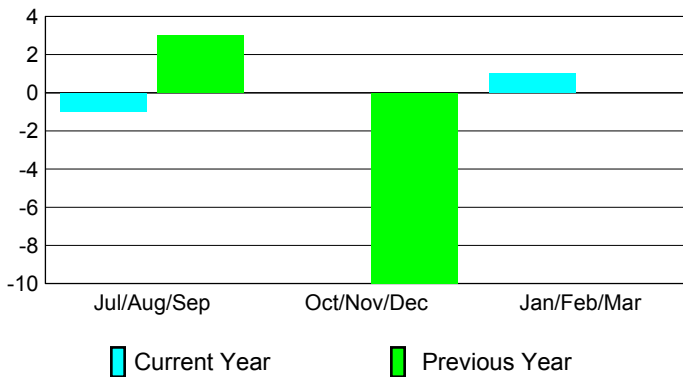

2008-2009 GMT Quarterly Report for District (or Undistricted) **District 305 S3**

GMT: **NARESH KUMAR AGGARWAL**

Location: **PAKISTAN**

GMT CA: **6**

CLUBS

Club Results 2008-2009

Clubs 2007-2008

Month	New Club Goal	Actual New Clubs	Actual Dropped Clubs	Gain/Loss of Clubs	Gain/Loss of Clubs
Jul/Aug/Sep	10	1	-2	-1	3
Oct/Nov/Dec	3	0	0	0	-10
Jan/Feb/Mar	2	-1	2	1	0
Totals	15	0	0	0	-7

Club Results 2008-2009

Goal, New, Dropped, Gain/Loss

Comparison of Club Gain/Loss

Current Year Compared to the Previous Year

YTD Status Quo Clubs 2008-2009

Status Quo Clubs Compared to Status Quo Members

MEMBERSHIP