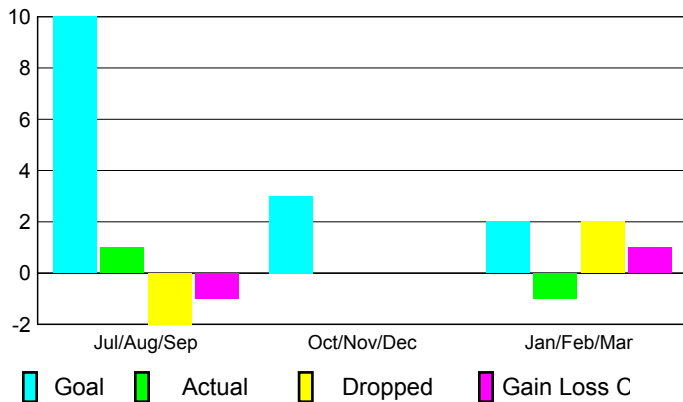

2008-2009 GMT Quarterly Report for District (or Undistricted) **District 305 S3**

GMT: **NARESH KUMAR AGGARWAL**

Location: **PAKISTAN**

GMT CA: **6**

CLUBS

Club Results 2008-2009

Clubs 2007-2008

Month	New Club Goal	Actual New Clubs	Actual Dropped Clubs	Gain/Loss of Clubs	Gain/Loss of Clubs
Jul/Aug/Sep	10	1	-2	-1	3
Oct/Nov/Dec	3	0	0	0	-10
Jan/Feb/Mar	2	-1	2	1	0
Totals	15	0	0	0	-7

Club Results 2008-2009

Goal, New, Dropped, Gain/Loss

Comparison of Club Gain/Loss

Current Year Compared to the Previous Year

YTD Status Quo Clubs 2008-2009

Status Quo Clubs Compared to Status Quo Members

MEMBERSHIP

Membership Results 2008-2009

Membership 2007-2008

Month	Net Memb Goal	Actual New Memb	Actual Dropped Memb	Gain/Loss of Memb	Gain/Loss of Memb
Jul/Aug/Sep	200	23	-34	-11	21
Oct/Nov/Dec	60	0	-25	-25	-75
Jan/Feb/Mar	40	28	-262	-234	-17
Totals	300	51	-321	-270	-71